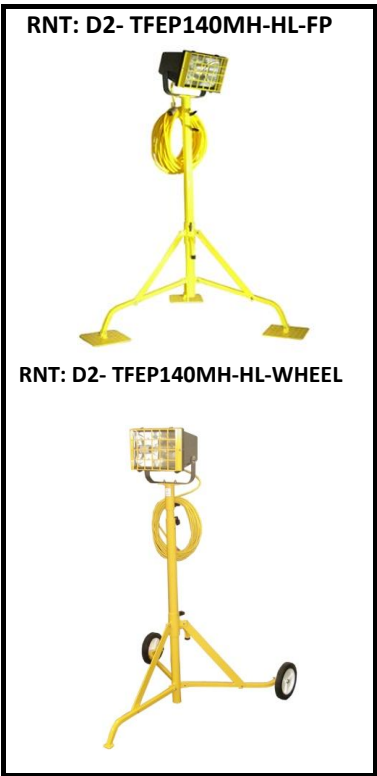

120 Volt Lighting
Class 1 - Division 2
400 WATT METAL HALIDE
HAZARDOUS LOCATIONS

MODEL#
RNT: D2- FS400MH-HL

PRODUCT NAME
400 Watt Division 2 Tripod

SPECIFICATIONS
400 Watt Metal Halide * Rated Class 1 Division 2, Grp: D Marine Duty
120 Volt - 60hz
UL CERTIFIED FIXTURE/ELECTRICAL
Applications: Offshore-Marine* Environmental Containment* Industrial-Oilfield
General Purpose Division 2 Hazardous Location

FS400MH-HL-120V

RNT: D2- TFEP140MH-HL-FP

RNT: D2- TFEP140MH-HL-WHEEL

120 Volt Lighting System Class 1 Division 2, Grp D

Power Cord Length: **50 foot**

20,000 Sq. Ft. Illumination - 100ft Projections

Scope of Design: 400 watt Metal Halide Division 2 floodlight designed for Hazardous Location Areas.
Comes standard with a 50 foot power cord with a 5-15 Explosion Proof plug, Class 1 - Division 1 rated.
Floodlight assembly mounts to a FLOOR stand. Height above grade less than 12". 360 degree adjustable.

NOTE: This product is rated for CLASS 1 - Division 2, Group D **Marine Saltwater Rated**

DIMENSIONS: 24" x 24" x 24" BOXED

WEIGHT: 45 LBS