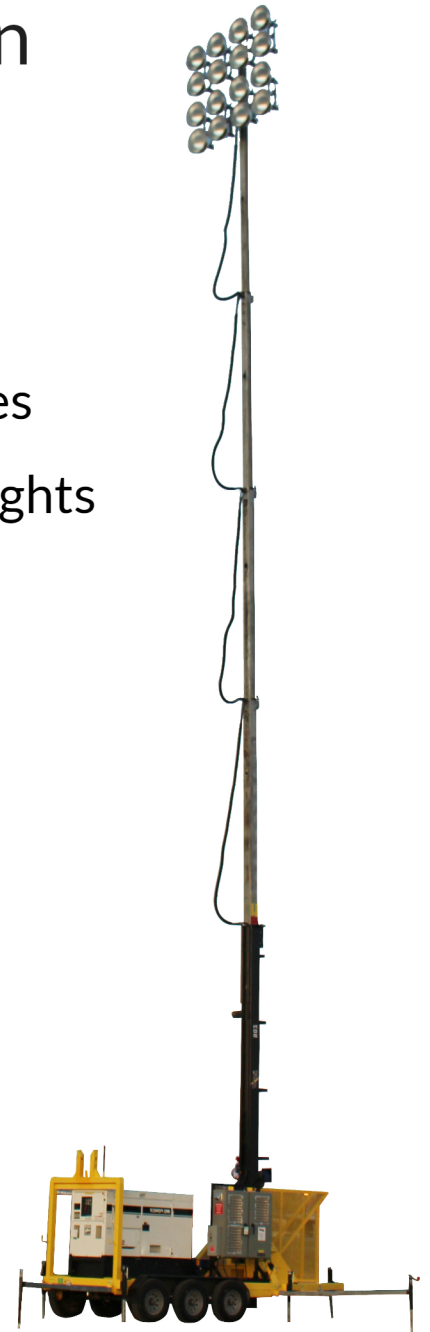

80' Portable Stadium Light Tower

• 2000 Ft Projection • 2,592,000 Total Lumens • 80 Acres

High-Intensity, Telescoping Light Tower With Safety Features – Patented – U.S. Patent 10,393,324

Large Project Site Illumination

Model# BUX16MH-80-1500W

- Boss is the original portable stadium light tower producer with exclusive patented telescoping tower operating safety features
- Optional 180° push-button rotating floodlights
- One 80' stadium light tower will take the place of 15 commercial light towers
- Perfect for use on industrial turnarounds, new construction projects, large concrete pours, strip mining, hydroelectric dams, highway/bypass construction, airports, runways, and sporting/special events
- Increases SAFE working light levels to heighten operators confidence resulting in individual tasks performing precision