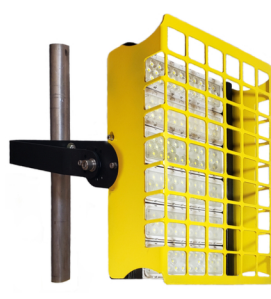

## 120V LED Floodlighting

- High Quality Light
- IP67 Rated
- Suitable For Wet Locations
- Lightweight & Durable

### Model # FL480LED-120V Specifications

- Rated For Use In Wet Locations
- IP67 Certified and Tested

Voltage	120V
Watts	480
Total Lumens	70,000
Cord Length	50'
Operating Temperature	-40°C to +50°C
CCT - Light Color	5700k
Weight	30lbs
Dimensions	H 21.3" , W 3.0" , L 14.2"

### Also Available In The Following Mounting Options

Pipe Clamp  
#PC-AL

Spider Magnet  
#SMB-AL

Floor Stand  
#FS-AL

Scaffold Mount  
#SM-AL

Cart Mount  
#CM-AL

Tripod  
#TP8-STL