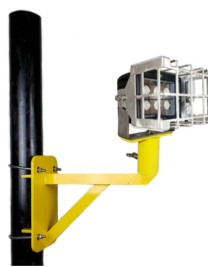

90W LED Portable Floodlight

24V LED Waterproof Floodlighting

- IP69K Waterproof
- Rated For Wet Locations
- NEMA 4X
- Lightweight & Durable

* Shown on
floor stand mount
#FS-AL

Model # FLN4-90W-24V Specifications

- Rated for Wet Locations, NEMA 4X
- IP69K Certified and Tested

Voltage	24V
Watts	90
Total Lumens	7,100
Cord Length	50'
Operating Temperature	-40°C to +65°C
CCT - Light Color	6000k
Weight	12lbs
Dimensions	H 8.3" , W 3.1" , L 12.9"

Spider Magnet
#SMB-AL

Cart Mount
#CM-AL

Quadpod
#QP8-AL

Pipe Clamp
#PC-AL

Magnet Mount
#MM-AL

Scaffold Mount
#SM-AL