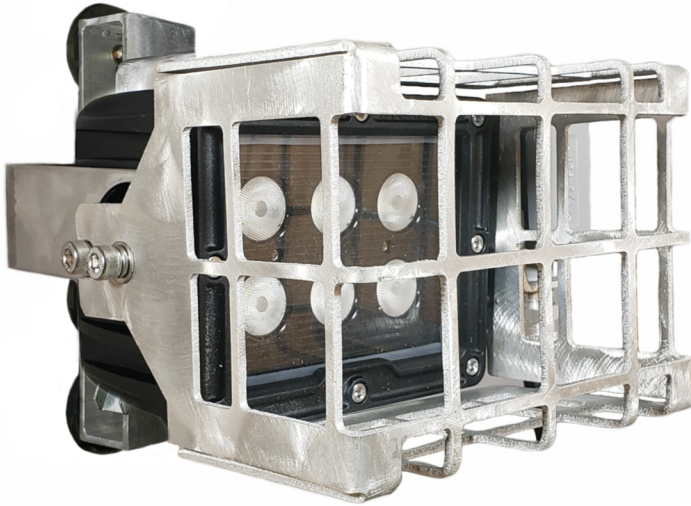

90W LED Portable Floodlight

24V LED Waterproof Floodlighting

- IP69K Waterproof
- Rated For Wet Locations
- NEMA 4X
- Lightweight & Durable

Model # FLN4-90W-24V Specifications

- Rated for Wet Locations, NEMA 4X
- IP69K Certified and Tested

Voltage	24V
Watts	90
Total Lumens	7,100
Cord Length	50'
Operating Temperature	-40°C to +65°C
CCT - Light Color	6000k
Weight	12lbs
Dimensions	H 8.3" , W 3.1" , L 12.9"

* Shown on magnet mount
#MM-AL

Universal Applications

Designed to Withstand the Harshes of Environments: High Vibration, Acidity, Dust, Extreme Temperatures, Moisture, High Pressure Water, etc.

Also Available In The Following Mounting Options

Spider Magnet
#SMB-AL